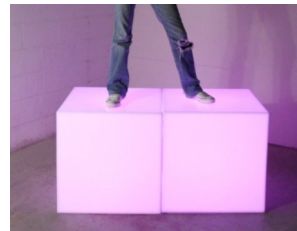

(800) 468-1488

Display Supply & Lighting, Inc.

www.dslgroup.com

LED Glow Cubes

- LED Changing Color Cubes
- Made of Solid Acrylic
- Available in Standard 7", 12", 18" or 24" Cubes
- Remote Controlled, Rechargeable Battery Operated or Plug-in
- Programmable: solid color, strobe, color flash and color fade
- Stack multiple cubes to form different light display configurations

LED Glow Risers

- LED Changing Color Risers
- Made of Solid Acrylic

- Remote Controlled, Rechargeable Battery Operated or Plug-in
- Programmable: solid color, strobe, color flash and color fade
- Available in Standard 23", 36" or 47" Lengths

Rechargeable Glow Sign

- Glows multi-color for eye catching effects
- Small and compact for easy storage and transport
- Rechargeable Battery Operated or Plug-in