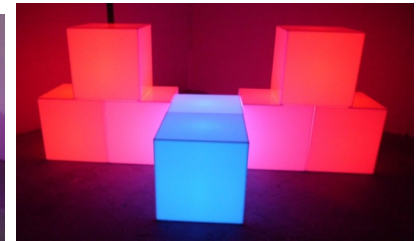

(800) 468-1488

Display Supply & Lighting, Inc.

www.dslgroup.com

LED Glow Cubes

- LED Changing Color Cubes
- Made of Solid Acrylic
- Available in Standard 7", 12", 18" or 24" Cubes
- Remote Controlled, Rechargeable Battery Operated or Plug-in
- Programmable: solid color, strobe, color flash and color fade
- Stack multiple cubes to form different light display configurations

LED Glow Risers

- LED Changing Color Risers
- Made of Solid Acrylic

- Remote Controlled, Rechargeable Battery Operated or Plug-in
- Programmable: solid color, strobe, color flash and color fade
- Available in Standard 23", 36" or 47" Lengths

Rechargeable Glow Sign

- Glows multi-color for eye catching effects
- Small and compact for easy storage and transport
- Rechargeable Battery Operated or Plug-in