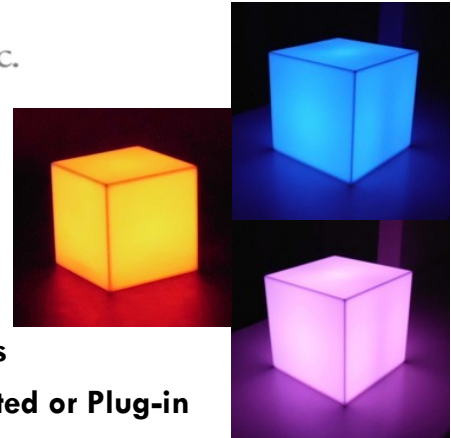

(800) 468-1488

Display Supply & Lighting, Inc.

www.dslgroup.com

LED Glow Cubes

- LED Changing Color Cubes
- Made of Solid Acrylic
- Available in Standard 7", 12", 18" or 24" Cubes
- Remote Controlled, Rechargeable Battery Operated or Plug-in
- Programmable: solid color, strobe, color flash and color fade
- Stack multiple cubes to form different light display configurations

LED Glow Risers

- LED Changing Color Risers
- Made of Solid Acrylic

- Remote Controlled, Rechargeable Battery Operated or Plug-in
- Programmable: solid color, strobe, color flash and color fade
- Available in Standard 23", 36" or 47" Lengths

Rechargeable Glow Sign

- Glows multi-color for eye catching effects
- Small and compact for easy storage and transport
- Rechargeable Battery Operated or Plug-in