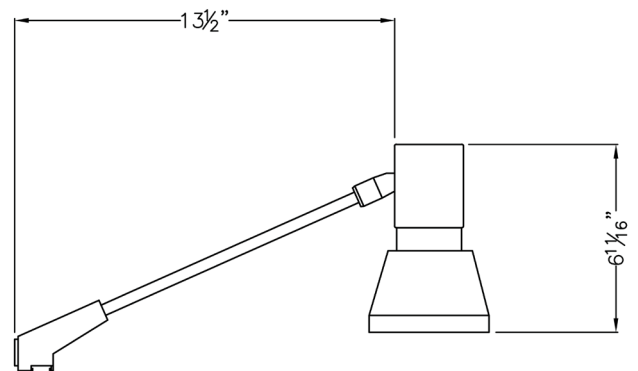

Date: _____ Type: _____
Client: _____
Project: _____

9230 Arm Light

SkandaLights® PAR Halogen
Line voltage arm light - spot

Designed to deliver high quality spot lighting to desired areas

- Durable injection molded fixture head
- Round flared cone shaped design
- On/off switch integrated into base of fixture
- Classic design combined with outstanding range of motion to direct light where desired
- Designed to use lamps that maximize light output for this type of fixture
- Fixture head design aids in dissipation of heat
- 10' 3 wire power cord (removable)
- Removable cord - allows user to change cord and lamp and use in another country
- 50-75watt PAR30 lamp included
- Available in black
- Mounts to virtually any application with over 50 clamp/clip styles available
- ETL listed fixture
- Okay for use at facilities in Las Vegas with lighting restrictions