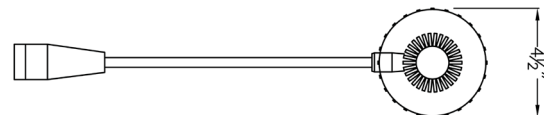

Date: _____ Type: _____
Client: _____
Project: _____

9230 Arm Light

SkandaLights® PAR Halogen
Line voltage arm light - spot

Designed to deliver high quality spot lighting to desired areas

- Durable injection molded fixture head
- Round flared cone shaped design
- On/off switch integrated into base of fixture
- Classic design combined with outstanding range of motion to direct light where desired
- Designed to use lamps that maximize light output for this type of fixture
- Fixture head design aids in dissipation of heat
- 10' 3 wire power cord (removable)
- Removable cord - allows user to change cord and lamp and use in another country
- 50-75watt PAR30 lamp included
- Available in black
- Mounts to virtually any application with over 50 clamp/clip styles available
- ETL listed fixture
- Okay for use at facilities in Las Vegas with lighting restrictions