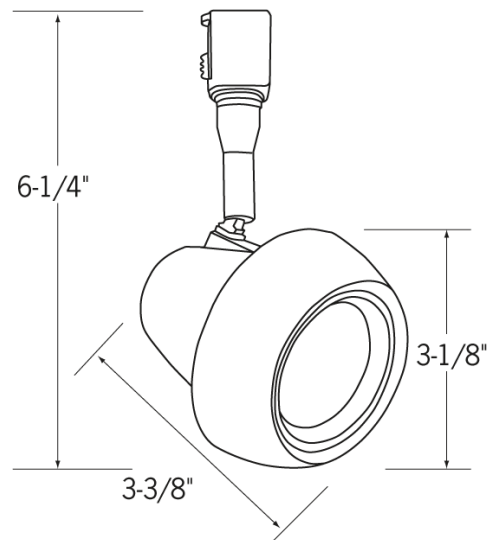

Date: _____ Type: _____

Client: _____

Project: _____

CLMCT5116 Track Light

Mini Track Light Fixture

- Layered cone shaped fixture head
- Swivel at base of stem allows for wide range of fixture adjustments
- Uses 50 watt MR16 lamp
- 330° rotation
- Fixtures are available in black, white or silver
- UL listed fixture

Product Advantages:

- Modern double cone shaped fixture adds drama to the lighting application
- Powerful light output
- Internal swivel mechanism allows for wide range of motion to direct light where desired