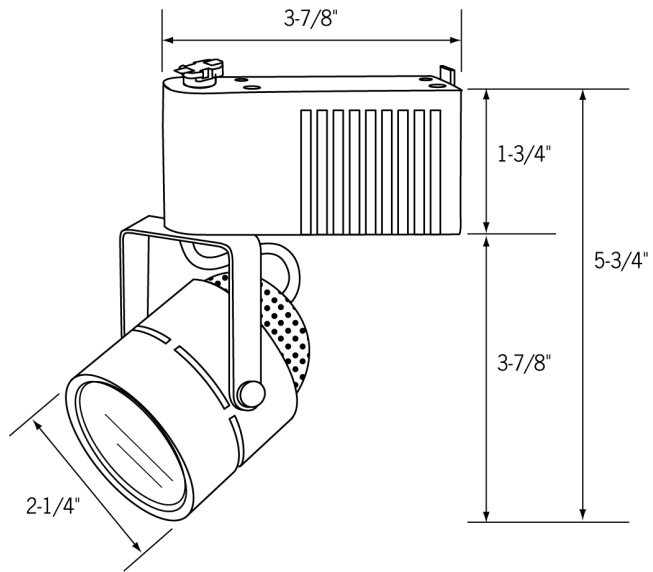

Date: _____ Type: _____
 Client: _____
 Project: _____

CLCTL116T Track

Low Voltage

Perforated metal back cylinder

- Round back cylinder with a perforated steel back
- Double steel yoke holds fixture in desired position securely with two knobs
- Transformer concealed in a polycarbonate housing
- 50 watt MR16 maximum
- Fixture available in black, white or silver
- Uses MR16 lamp for good white light output
- UL listed fixture

Product Advantages

- High tech look
- Versatile multidirectional low voltage fixture
- Holds desired position securely
- Uses MR16 lamp for good white light output

Related Products

			
Track	CLA6 - End feed w/ cord & plug	CLA2 - Mini connector	CLA3 - Flexi-connector
			
Replacement lamps	CLA12 - Straight/L connector	CLA15 - T Connector	Power strips