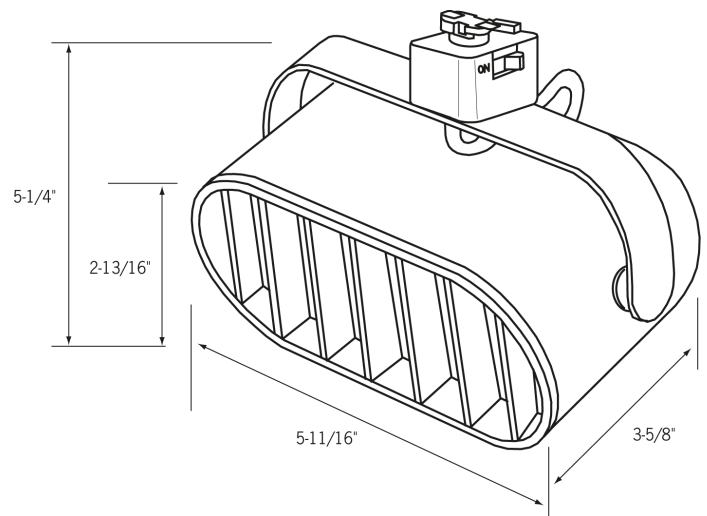

Date: _____ Type: _____

Client: _____

Project: _____

CTL1504 Track Light

Line Voltage

Wall washer halogen

- Wall washing illumination with halogen T-4 frosted lamp
- Yoke mounted fixture has a wide range of adjustment
- 150 watt T-4 frosted halogen lamp recommended
- Available in black or white
- UL listed fixture

Product Advantages:

- Versatile multidirectional line voltage fixture
- Wall washing light ideal to illuminate art galleries, retail displays, trade show walls, signage, etc.
- Holds desired position securely
- Great high output white light

Related Products

Track

CLA6 - End feed w/ cord & plug

CLA2 - Mini connector

CLA3 - Flexi-connector

Replacement lamps

CLA12 - Straight/L connector

CLA15 - T Connector