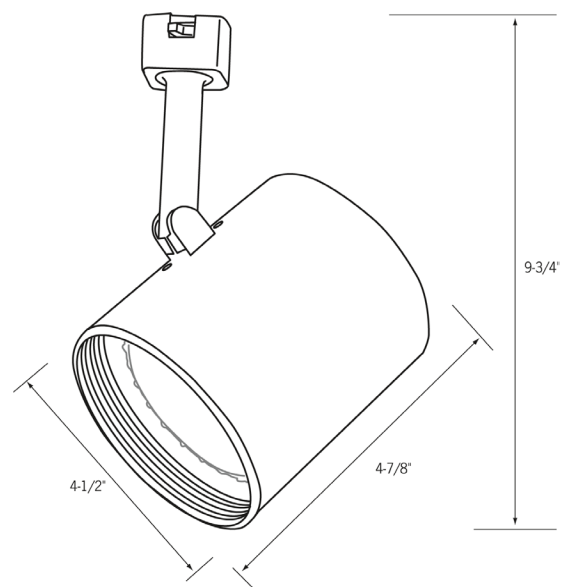

Date: _____ Type: _____

Client: _____

Project: _____

CTL2130 Track Light

Line Voltage

Flat back cylinder

- Compact flat back cylinder conceals lamp and reduces glare
- Slender stem mount
- Precise aiming and 350° rotation
- 75W Par30 lamp recommended or LED option available
- Available in black or white
- UL listed fixture

Product Advantages:

- Versatile multidirectional line voltage fixture
- Holds desired position securely
- Uses variety of lamp styles to deliver desired effects

Related Products

Track

CLA6 - End feed w/ cord & plug

CLA2 - Mini connector

CLA3 - Flexi-connector

Replacement lamps

CLA12 - Straight/L connector

CLA15 - T Connector

Power strips

Display Supply & Lighting, Inc.

Display Supply & Lighting, Inc.
1247 Norwood Avenue
Itasca, IL 60174 USA
TF 800.468.1488
P 630.285.9660
F 630.285.9670
www.dslgroup.com