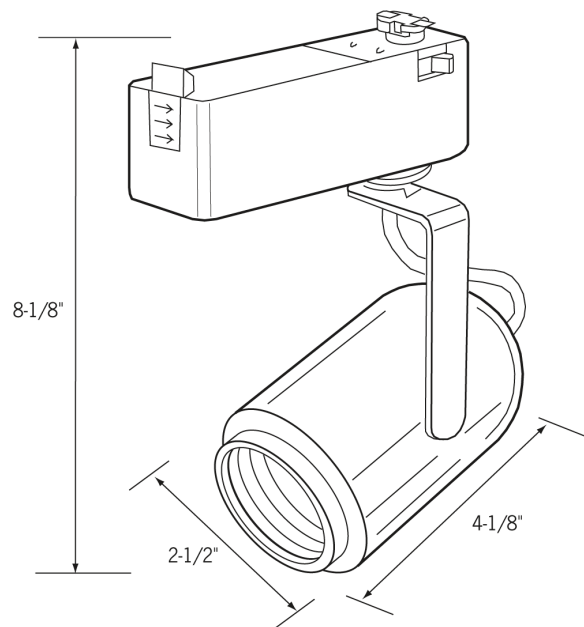

Date: _____ Type: _____

Client: _____

Project: _____

CTL216 Track Light

Low Voltage

Round back cylinder

- Mini round back cylinder with black baffle to control glare
- Side yoke holds fixture securely to provide accurate aiming of fixture
- 50W MR16 lamp maximum
- Use with CLLA2050N transformer
- Available in black or white
- UL listed fixture

Product Advantages:

- Versatile multidirectional low voltage fixture
- Holds desired position securely
- Uses MR16 lamp for good white light output

Related Products

CLLA2050N
Transformer

Track

CLLA6 - End
feed w/ cord &
plug