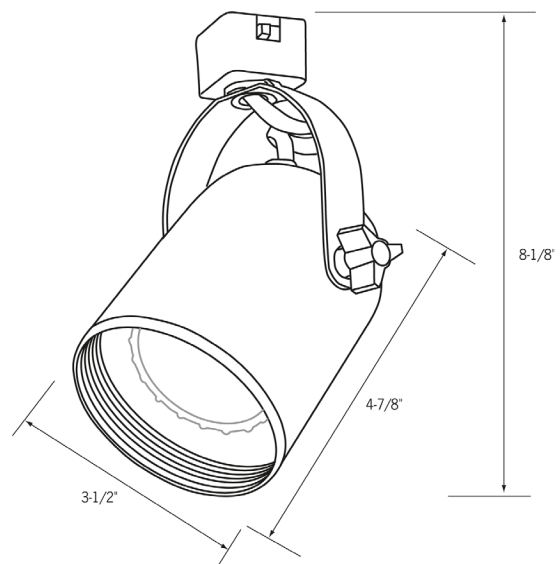

## CTL2220 Track Light

Line Voltage

Round back cylinder

- Compact round back cylinder with enclosed lamp and yoke mount
- Deep set black baffle conceals lamp and reduces glare
- Ideal for accent lighting in retail, commercial, or residential settings
- 50W PAR20 lamp recommended or LED option available
- Available in black or white
- UL listed fixture

### Product Advantages:

- Versatile multidirectional line voltage fixture
- Holds desired position securely
- Uses variety of lamp styles to deliver desired effects

### Related Products

Track

CLA6 - End feed w/ cord & plug

CLA2 - Mini connector

CLA3 - Flexi-connector

Replacement lamps

CLA12 - Straight/L connector

CLA15 - T Connector