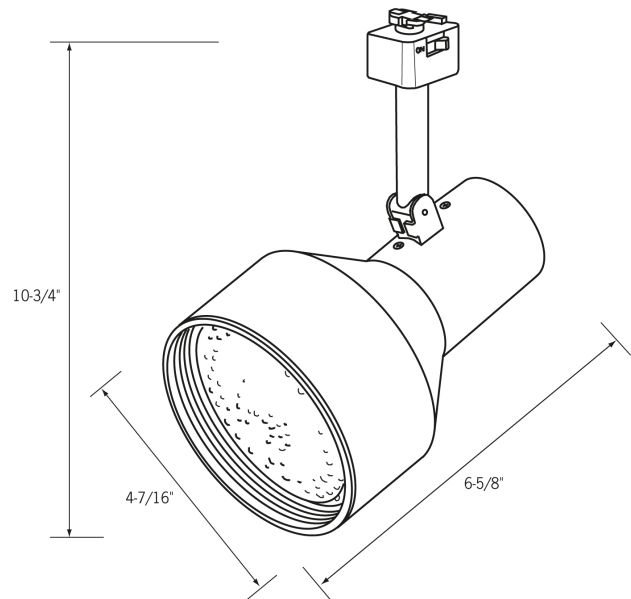

Date: _____ Type: _____
Client: _____
Project: _____

CTL330 Track Light

Line Voltage

Contemporary step-back cylinder

- Contemporary step-back styling
- Deep, black phenolic baffle to provide glare control
- 75 watt PAR 30 lamp max or LED option
- Available in black or white

Product Advantages:

- Versatile multidirectional line voltage fixture
- Holds desired position securely
- Uses variety of lamp styles to deliver desired effects

Related Products

Track

CLA6 - End feed w/ cord & plug

CLA2 - Mini connector

CLA3 - Flexi-connector

Replacement lamps

CLA12 - Straight/L connector

CLA15 - T Connector

Power strips

Display Supply & Lighting, Inc.

Display Supply & Lighting, Inc.
1247 Norwood Avenue
Itasca, IL 60174 USA
TF 800.468.1488
P 630.285.9660
F 630.285.9670
www.dslgroup.com