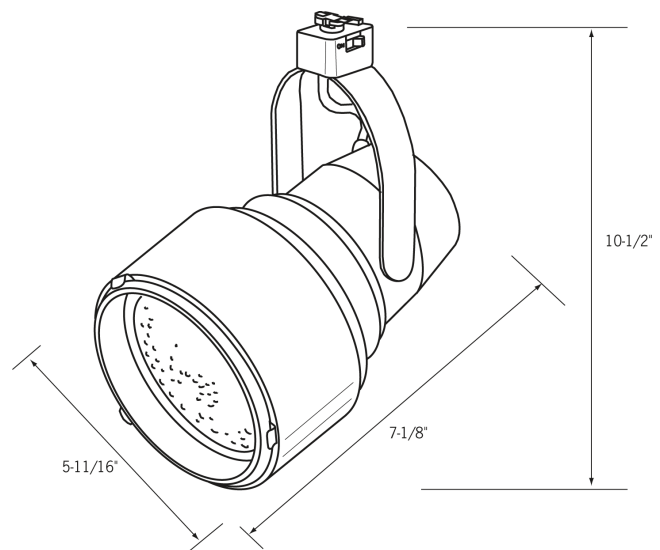

Date: _____ Type: _____
 Client: _____
 Project: _____

CTL5038 Track Light

Line Voltage Drama fixture

- Drama fixture with stepped back design and yoke mount
- Fixture design conceals lamp
- 250W PAR38 lamp recommended or LED option available
- Available in black, white or silver finishes
- UL listed fixture

Product Advantages:

- Versatile multidirectional line voltage fixture
- Holds desired position securely
- Uses variety of lamp styles to deliver desired effects

Related Products

Track

CLA6 - End feed w/ cord & plug