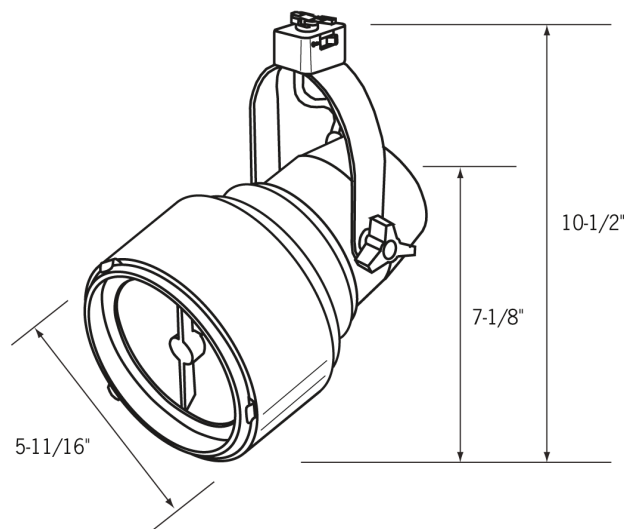

Date: _____ Type: _____

Client: _____

Project: _____

CTL5038LEM Track Light LED Drama Fixture

- Drama fixture with stepped back head design
- 12 watt PAR38 LED lamp
- Color rendering index of 92 - correlated color temperature of 2700K
- 20 degree beam spread
- Available in black, white or silver finishes
- UL listed fixture

Product Advantages:

- Holds desired position securely
- Uses variety of lamp styles to deliver desired effects

Related Products

Track

CLA6 - End
feed w/ cord &
plug

CLA2 - Mini
connector

CLA3 -
Flexi-connector

CLA12 -
Straight/L
connector

CLA15 - T
Connector

Power strips

Display Supply & Lighting, Inc.

Display Supply & Lighting, Inc.
1247 Norwood Avenue
Itasca, IL 60174 USA
TF 800.468.1488
P 630.285.9660
F 630.285.9670
www.dslgroup.com