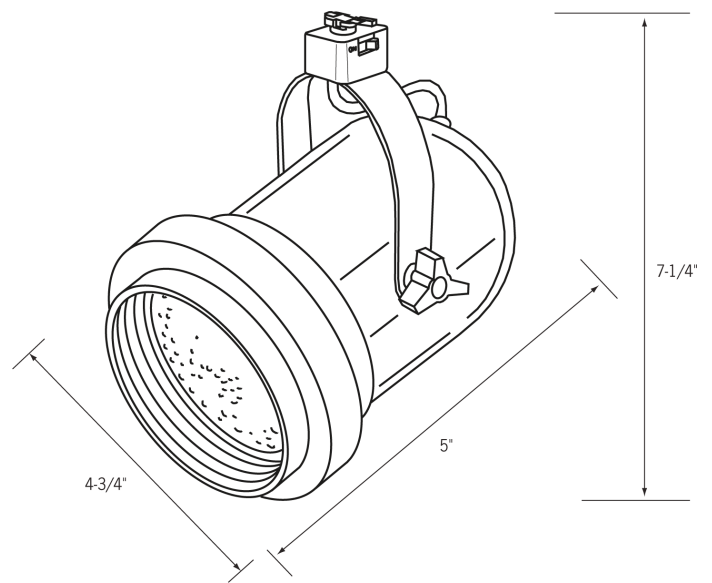

Date: _____ Type: _____

Client: _____

Project: _____

CTL530 Track Light

Line Voltage
Classic bell shape

- PAR30 classic bell shape fixture with black baffle to reduce glare and yoke mount
- Fixture design conceals lamp
- 75 watt PAR30 lamp recommended or LED option available
- Fixture available in white or black
- UL listed fixture

Product Advantages:

- Versatile multidirectional line voltage fixture
- Holds desired position securely
- Uses variety of lamp styles to deliver desired effects

Related Products

Track

CLLA6 - End feed w/ cord & plug

CLLA2 - Mini connector

CLLA3 - Flexi-connector

Replacement lamps

CLLA12 - Straight/L connector

CLLA15 - T connector

Power strips

Display Supply & Lighting, Inc.

Display Supply & Lighting, Inc.
 1247 Norwood Avenue
 Itasca, IL 60174 USA
 TF 800.468.1488
 P 630.285.9660
 F 630.285.9670
 www.dslgroup.com