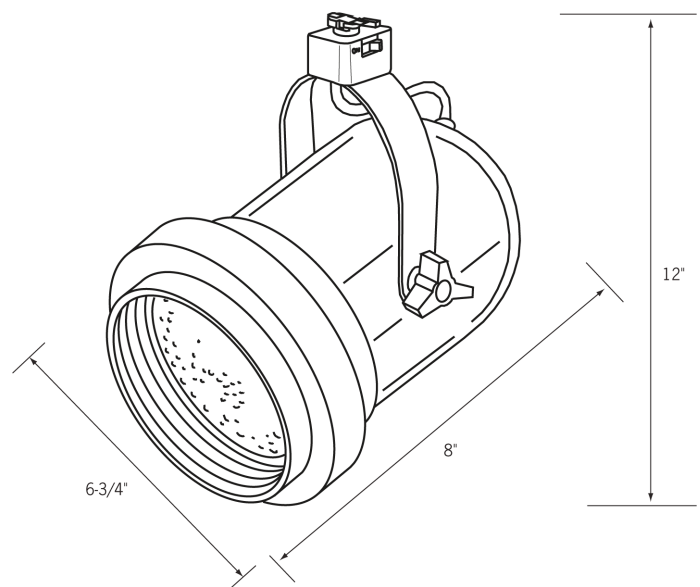

Date: _____ Type: _____
Client: _____
Project: _____

CTL540 Track Light

Line Voltage
Classic bell shape

- PAR38 classic bell shape fixture with black baffle to reduce glare and yoke mount
- Fixture design conceals lamp
- 150W Par 38 lamp recommended or LED option available
- Available in black or white
- UL listed fixture

Product Advantages:

- Versatile multidirectional line voltage fixture
- Holds desired position securely
- Uses variety of lamp styles to deliver desired effects

Related Products

Track

CLA6 - End feed w/ cord & plug

CLA2 - Mini connector

CLA3 - Flexi-connector

Replacement lamps

CLA12 - Straight/L connector

CLA15 - T Connector

Power strips

Display Supply & Lighting, Inc.

Display Supply & Lighting, Inc.
1247 Norwood Avenue
Itasca, IL 60174 USA
TF 800.468.1488
P 630.285.9660
F 630.285.9670
www.dslgroup.com