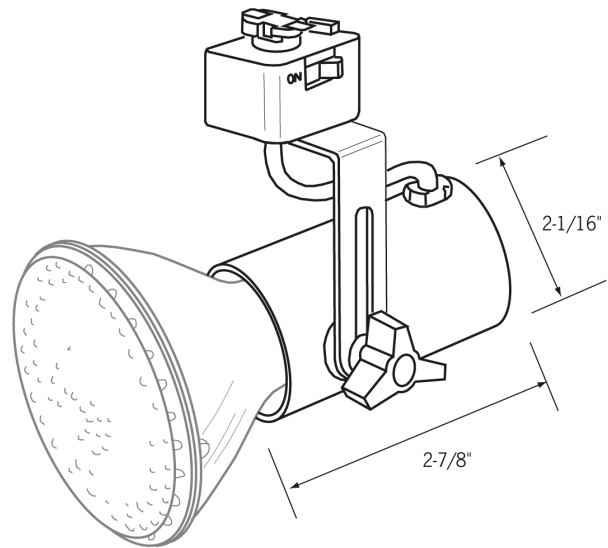

Date: _____ Type: _____
 Client: _____
 Project: _____

CTL603 Track Light

Line Voltage

Half-yoke mounting design

- Universal economy side swivel with exposed lamp
- CLCTL-603 is designed for use with PAR30 long neck lamp
- CLCTL-603A is designed for use with PAR30 short neck lamp
- PAR16, 20, 30 or 38 lamps recommended
- Fixture available in black, white or silver
- UL listed fixture

Product Advantages:

- Versatile multidirectional line voltage fixture
- Holds desired position securely
- Uses variety of lamp styles to deliver desired effects

Related Products

Track

CLA6 - End feed w/ cord & plug

CLA2 - Mini connector

CLA3 - Flexi-connector

Replacement lamps

CLA12 - Straight/L connector

CLA15 - T Connector

Power strips

Display Supply & Lighting, Inc.

Display Supply & Lighting, Inc.
 1247 Norwood Avenue
 Itasca, IL 60174 USA
 TF 800.468.1488
 P 630.285.9660
 F 630.285.9670
 www.dslgroup.com