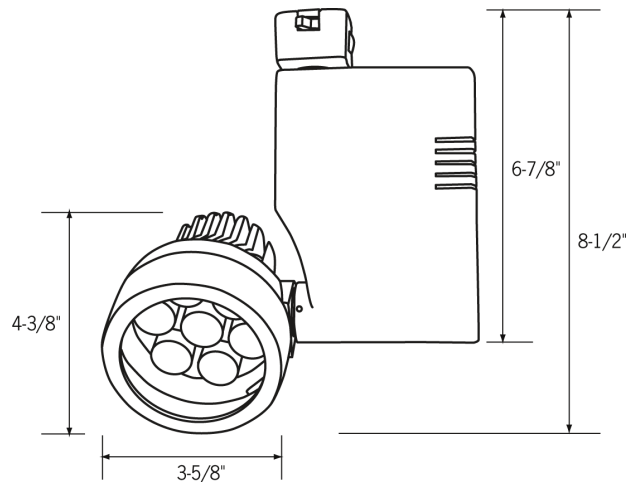

Date: _____ Type: _____
 Client: _____
 Project: _____

CTL802927L Track Light

Low wattage, eco-friendly
LED Fixture

- 27 watt dimmable LED
- Choose from spot, medium or flood beam angles
- Color temperature choices of (2700K), warm white (3000K), & (3500K)
- Fixture available in black, white or silver
- UL Listed fixture

Product Advantages

- Lockable, precision aiming adjustment
- Provides high lumen output with no infrared or ultraviolet radiation

Related Products

Track

CLA6 - End feed w/ cord & plug

CLA2 - Mini connector