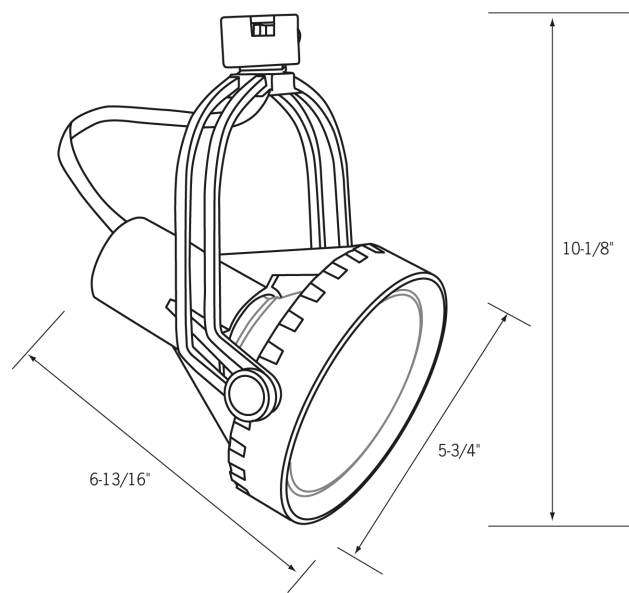

Date: _____ Type: _____
 Client: _____
 Project: _____

CTL8038 Track Light

Line Voltage

Double yoke design

- Modern cylindrical fixture with open design for cooler operation and front re-lamping
- Dual-rail yoke provides accurate aiming and holds fixture in desired position
- 250 watt PAR38 lamp maximum or LED option available
- Fixture available in white, black, silver or unfinished aluminum
- UL listed fixture

Product Advantages:

- Versatile multidirectional line voltage fixture
- Holds desired position securely
- Uses variety of lamp styles to deliver desired effects

Related Products

			
Track	CLA6 - End feed w/ cord & plug	CLA2 - Mini connector	CLA3 - Flexi-connector
			
Replacement lamps	CLA12 - Straight/L connector	CLA15 - T connector	Power strips