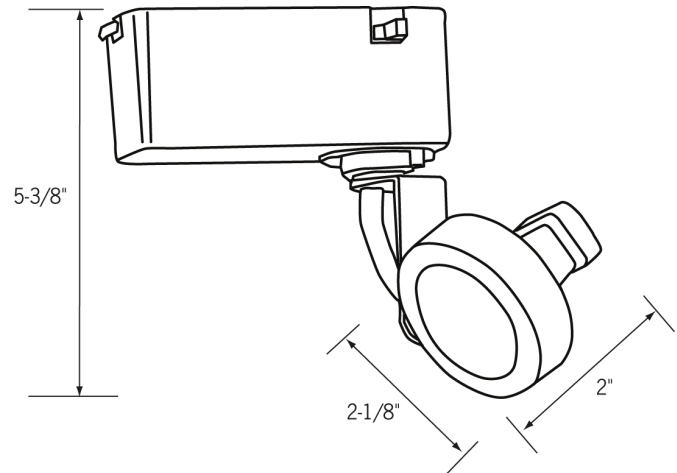

Date: _____ Type: _____

Client: _____

Project: _____

CTL816 Track Light

Low Voltage
Gimble ring

- Gimble ring with side set yoke to provide accurate aiming
- 50W MR16 lamp maximum or LED option available
- Requires CLLA2050N transformer
- Available in black, silver or white
- UL listed fixture

Product Advantages:

- Versatile multidirectional low voltage fixture
- Holds desired position securely
- Uses MR16 lamp for good white light output

Related Products

CLLA2050N
Transformer

Track

CLLA6 - End
feed w/ cord &
plug