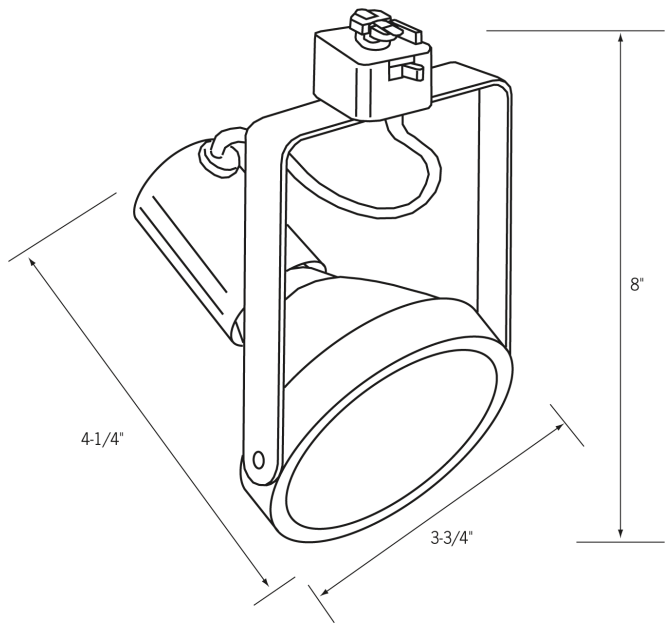

Date: _____ Type: _____

Client: _____

Project: _____

CTL830 Track Light

Line Voltage

Gimble ring style

- PAR30 gimble fixture with yoke mount
- Designed for maximum horizontal and vertical swivel for excellent aiming
- 75W PAR 30 lamp recommended
- Fixture available in white, black , UN Look™, or satin UN Look™ finishes
- UL listed fixture

Product Advantages:

- Versatile multidirectional line voltage fixture
- Holds desired position securely
- Uses variety of lamp styles to deliver desired effects

Related Products

Track

CLLA6 - End feed w/ cord & plug

CLLA2 - Mini connector

CLLA3 - Flexi-connector

Replacement lamps

CLLA12 - Straight/L connector

CLLA15 - T Connector

Power strips

Display Supply & Lighting, Inc.

Display Supply & Lighting, Inc.
1247 Norwood Avenue
Itasca, IL 60174 USA
TF 800.468.1488
P 630.285.9660
F 630.285.9670
www.dslgroup.com