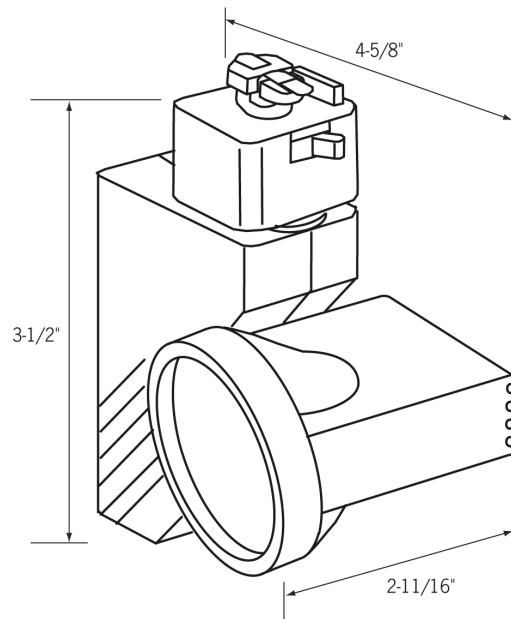

Date: _____ Type: _____
 Client: _____
 Project: _____

CTL8916 Track Light

Low Voltage

- Tapered back fixture with vertical side mount transformer (included)
- Vertical style transformer / side mounted fixture reduces silhouette
- Tapered back design offers front lamp replacement
- 50W MR16 lamp maximum or LED option available
- Fixture available in white, black or silver
- UL listed fixture

Product Advantages

- Versatile multidirectional low voltage fixture
- Holds desired position securely
- Uses MR16 lamp for good white light output

Related Products

			
Track	CLLA6 - End feed w/ cord & plug	Replacement lamps	CLLA2 - Mini connector
			
CLLA3 - Flexi-connector	CLLA12 - Straight/L connector	CLLA15 - T connector	Power strips