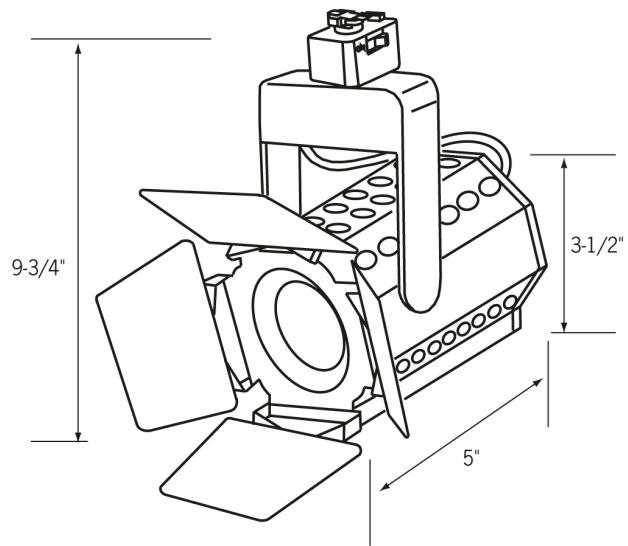

Date: _____ Type: _____

Client: _____

Project: _____

CTL9016 Track Light

Low Voltage
Theatrical fixture

- Theatrical fixture with built in barn doors to provide additional cut off and control of light
- Transformer concealed in yoke (included)
- 75W MR16 lamp maximum or LED option available
- Fixture available in white, black or silver
- UL listed fixture

Product Advantages:

- Versatile multidirectional low voltage fixture
- Holds desired position securely
- Uses MR16 lamp for good white light output

Related Products

Track

CLLA6 - End feed w/ cord & plug

Replacement lamps

CLLA2 - Mini connector

CLLA3 - Flexi-connector

CLLA12 - Straight/L connector

CLLA15 - T connector

Power strips

Display Supply & Lighting, Inc.

Display Supply & Lighting, Inc.
1247 Norwood Avenue
Itasca, IL 60174 USA
TF 800.468.1488
P 630.285.9660
F 630.285.9670
www.dslgroup.com