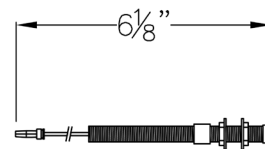

DSL-JACKCON EXTENDED