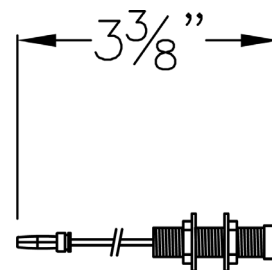

### Twin ports

Twin ports install into a wall to accept TTW twin arm styled fixtures

- Twin ports are each 2" long with an additional 2" extension available
- Ports install into solid surface and end of arms of fixture push securely into DSL-Jackcon twin port connectors
- 12 volt, 3 wire transformer with integrated 3 wire plug
- ETL listed