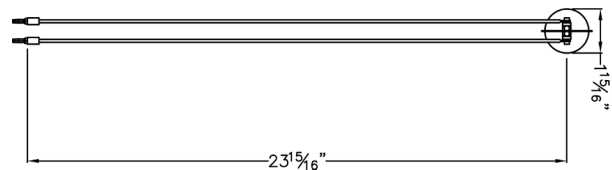

Date: _____ Type: _____
Client: _____
Project: _____

DSL-TTW Angle

Low voltage
Arm light - spot

Designed to deliver high quality spot lighting to desired areas

- Lightweight fixture with clean designer appearance
- Twin 24" straight arms with angled end
- Fixture head rotates 330 degrees
- Twin ports are each 2" long with an additional 2" extension available
- Ports install into a solid surface and end of arms of fixture push securely into DSL-Jackcon twin port connectors
- 12 volt, 3 wire transformer with integrated 3 wire plug
- Optional MR-16 accessories available
- Modern design combined with outstanding range of motion and positioning to direct light where desired
- Through-the-wall installation allows for location of fixture exactly where desired
- Designed to use a wide variety of accessories to change the look of the fixture to meet particular needs
- ETL listed fixture
- Okay for use at facilities in Las Vegas with lighting restrictions

Related Products

DSL-Jackcon

Replacement lamps

Power strips

Transformer

Other views

End view

Head view