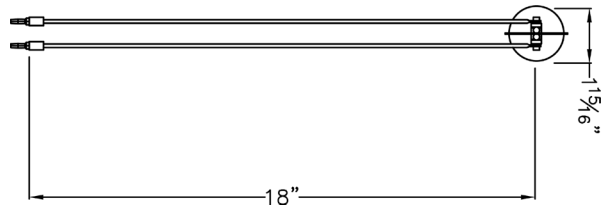

### Arm light - spot

Designed to deliver high quality spot lighting to desired areas

- Lightweight fixture with clean designer appearance
- Twin 17.5" arched arms with 10" sweeping curve
- Fixture head rotates 330 degrees
- Twin ports are each 2" long with an additional 2" extension available
- Ports install into a solid surface and end of arms of fixture push securely into DSL-Jackcon twin port connector
- 12 volt, 3 wire transformer with integrated 3 wire plug
- Optional MR-16 accessories available
- Modern design combined with outstanding range of motion and positioning to direct light where desired
- Through-the-wall installation allows for location of fixture exactly where desired
- Designed to use a wide variety of accessories to change the look of the fixture to meet particular needs
- ETL listed fixture
- Okay for use at facilities in Las Vegas with lighting restrictions