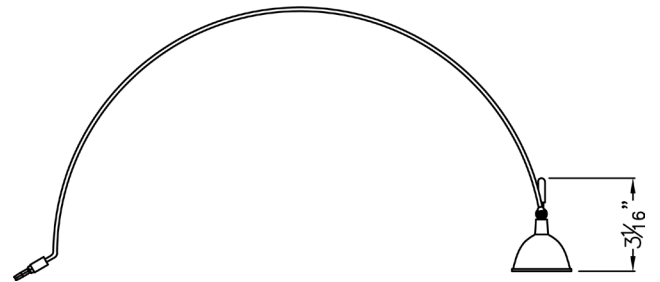

### Arm light - spot

Designed to deliver high quality spot lighting to desired areas

- Lightweight fixture with clean designer appearance
- Twin 17.5" arched arms with 10" sweeping curve
- Fixture head rotates 330 degrees
- Twin ports are each 2" long with an additional 2" extension available
- Ports install into a solid surface and end of arms of fixture push securely into DSL-Jackcon twin port connector
- 12 volt, 3 wire transformer with integrated 3 wire plug
- Optional MR-16 accessories available
- Modern design combined with outstanding range of motion and positioning to direct light where desired
- Through-the-wall installation allows for location of fixture exactly where desired
- Designed to use a wide variety of accessories to change the look of the fixture to meet particular needs
- ETL listed fixture
- Okay for use at facilities in Las Vegas with lighting restrictions