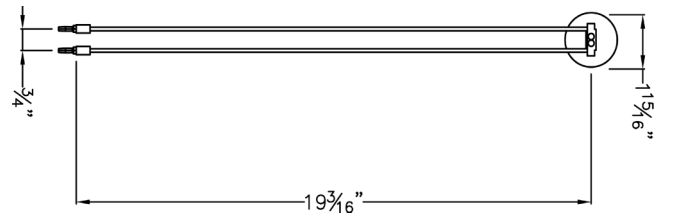

## Arm light - spot

Full view

Designed to deliver high quality spot lighting to desired areas

- Lightweight fixture with clean designer appearance
- Twin 18" wave shaped arms with 3" arc height
- Fixture head rotates 330 degrees
- Twin ports are each 2" long with an additional 2" extension available
- Ports install into solid surface and end of arms of fixture push securely into DSL-Jackcon twin port connectors
- 12 volt, 3 wire transformer with integrated 3 wire plug
- Optional MR-16 accessories available
- Modern design combined with outstanding range of motion and positioning to direct light where desired
- Through-the-wall installation allows for location of fixture exactly where desired
- Designed to use a wide variety of accessories to change the look of the fixture to meet particular needs
- Okay for use at facilities in Las Vegas with lighting restrictions
- ETL Listed
- Okay for use at facilities in Las Vegas with lighting restrictions