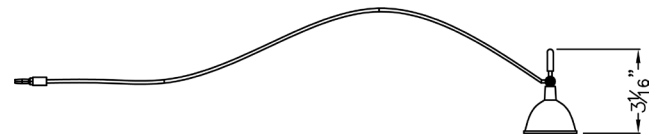

## Arm light - spot

Full view

Designed to deliver high quality spot lighting to desired areas

- Lightweight fixture with clean designer appearance
- Twin 18" wave shaped arms with 3" arc height
- Fixture head rotates 330 degrees
- Twin ports are each 2" long with an additional 2" extension available
- Ports install into solid surface and end of arms of fixture push securely into DSL-Jackcon twin port connectors
- 12 volt, 3 wire transformer with integrated 3 wire plug
- Optional MR-16 accessories available
- Modern design combined with outstanding range of motion and positioning to direct light where desired
- Through-the-wall installation allows for location of fixture exactly where desired
- Designed to use a wide variety of accessories to change the look of the fixture to meet particular needs
- Okay for use at facilities in Las Vegas with lighting restrictions
- ETL Listed
- Okay for use at facilities in Las Vegas with lighting restrictions