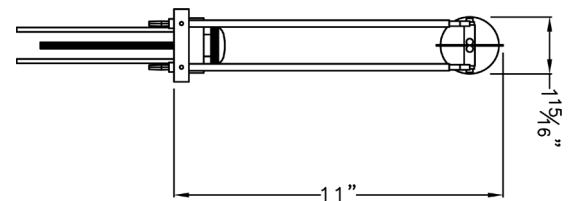

Date: _____ Type: _____
 Client: _____
 Project: _____

DSL-Telescope

Low voltage

Telescoping arm light - spot

Full view

Designed to deliver high quality spot lighting to desired areas

- Lightweight fixture with clean designer appearance
- Twin telescoping arms adjust from 9" to 25"
- Arm angles up to 160 degrees and fixture head rotates 330 degrees
- 12 volt, 3 wire transformer with integrated 3 wire plug
- Optional MR-16 accessories available
- 50 or 75 watt models available
- Clamp opens from 1/2" to 4" and secures to tubular or flat surfaces
- Modern design combined with outstanding range of motion and positioning to direct light where desired
- Designed to use a wide variety of accessories to change the look of the fixture to meet particular needs
- Mounts virtually to any surface
- ETL listed
- OK for use at facilities in Las Vegas with lighting restrictions

Related Products

Replacement lamps

Transformer

Power strips

Other views

Clamp view

Head view

Display Supply & Lighting, Inc.