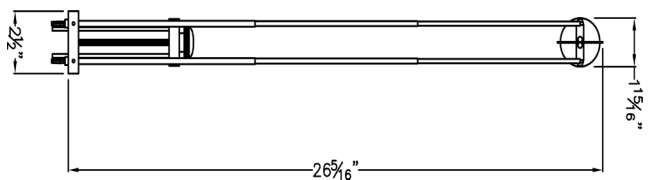

Date: _____ Type: _____
 Client: _____
 Project: _____

DSL-Telescope

Low voltage

Telescoping arm light - spot

Full view

Designed to deliver high quality spot lighting to desired areas

- Lightweight fixture with clean designer appearance
- Twin telescoping arms adjust from 9" to 25"
- Arm angles up to 160 degrees and fixture head rotates 330 degrees
- 12 volt, 3 wire transformer with integrated 3 wire plug
- Optional MR-16 accessories available
- 50 or 75 watt models available
- Clamp opens from 1/2" to 4" and secures to tubular or flat surfaces
- Modern design combined with outstanding range of motion and positioning to direct light where desired
- Designed to use a wide variety of accessories to change the look of the fixture to meet particular needs
- Mounts virtually to any surface
- ETL listed
- OK for use at facilities in Las Vegas with lighting restrictions