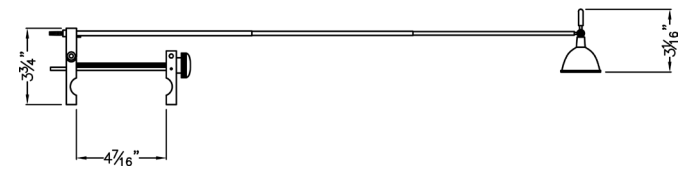

Date: _____ Type: _____
 Client: _____
 Project: _____

DSL-Telescope

Low voltage

Telescoping arm light - spot

Full view

Designed to deliver high quality spot lighting to desired areas

- Lightweight fixture with clean designer appearance
- Twin telescoping arms adjust from 9" to 25"
- Arm angles up to 160 degrees and fixture head rotates 330 degrees
- 12 volt, 3 wire transformer with integrated 3 wire plug
- Optional MR-16 accessories available
- 50 or 75 watt models available
- Clamp opens from 1/2" to 4" and secures to tubular or flat surfaces
- Modern design combined with outstanding range of motion and positioning to direct light where desired
- Designed to use a wide variety of accessories to change the look of the fixture to meet particular needs
- Mounts virtually to any surface
- ETL listed
- OK for use at facilities in Las Vegas with lighting restrictions