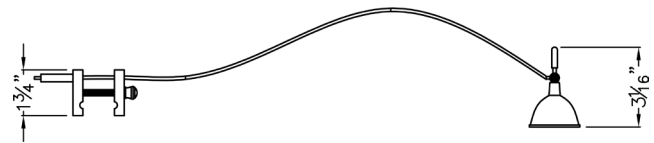

Date: _____ Type: _____

Client: _____

Project: _____

DSL-Wave

Arm light - spot

Full view

Designed to deliver high quality spot lighting to desired areas

- Lightweight fixture with clean designer appearance
- Wave shaped twin arms are 18" long with 3" arc height
- Fixture head rotates 330 degrees
- Arms slide through clamp to desired mounting position
- Clamp securely mounts to hard surfaces or tubing from 1/2" to 1"
- Mounts to virtually any surface
- 12 volt, 3 wire transformer with integrated 3 wire plug
- Optional MR-16 accessories available
- Modern design combined with outstanding range of motion and positioning to direct light where desired
- Designed to use a wide variety of accessories to change the look of the fixture to meet particular needs
- ETL listed fixture
- Okay for use at facilities in Las Vegas with lighting restrictions