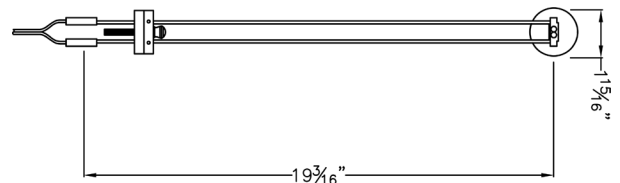

Date: _____ Type: _____

Client: _____

Project: _____

DSL-Wave

Arm light - spot

Full view

Designed to deliver high quality spot lighting to desired areas

- Lightweight fixture with clean designer appearance
- Wave shaped twin arms are 18" long with 3" arc height
- Fixture head rotates 330 degrees
- Arms slide through clamp to desired mounting position
- Clamp securely mounts to hard surfaces or tubing from 1/2" to 1"
- Mounts to virtually any surface
- 12 volt, 3 wire transformer with integrated 3 wire plug
- Optional MR-16 accessories available
- Modern design combined with outstanding range of motion and positioning to direct light where desired
- Designed to use a wide variety of accessories to change the look of the fixture to meet particular needs
- ETL listed fixture
- Okay for use at facilities in Las Vegas with lighting restrictions

Related Products

Replacement lamps

Transformer

Power strips

Other views

End view

Head view

Head view - without glass