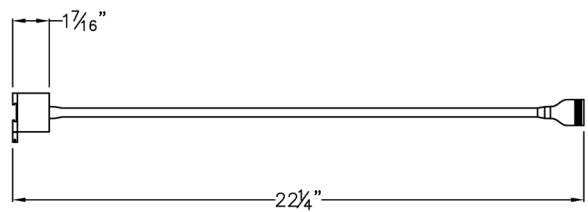

Date: _____ Type: _____

Client: _____

Project: _____

SK-Gooseneck

Clamp on Fixture

LED Gooseneck - spot

Designed to deliver superior white light output for true color and texture renditioning

- LED, 18" gooseneck fixture allows for maximum versatility in the positioning of light where desired
- 3 watt, 4100k, white light, LED
- Clamp on model has a SkandaLights® style base that accepts over 50 clamps and clips for a variety of mounting applications
- Available in silver
- Gooseneck fixture arm is tightly wound which assists fixture to hold virtually any position that it is set into

Related Products

Clips & clamps

Power strips

Other views

Full view

Full view

Head view

Clamp view