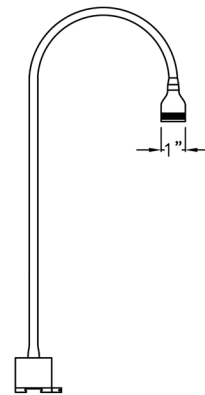

Date: _____ Type: _____

Client: _____

Project: _____

SK-Gooseneck

Clamp on Fixture

LED Gooseneck - spot

Designed to deliver superior white light output for true color and texture renditioning

- LED, 18" gooseneck fixture allows for maximum versatility in the positioning of light where desired
- 3 watt, 4100k, white light, LED
- Clamp on model has a SkandaLights® style base that accepts over 50 clamps and clips for a variety of mounting applications
- Available in silver
- Gooseneck fixture arm is tightly wound which assists fixture to hold virtually any position that it is set into

Related Products

Clips & clamps

Power strips

Other views

Full view

Full view

Head view

Clamp view