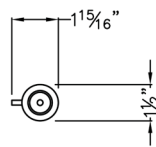

Date: _____ Type: _____

Client: _____

Project: _____

SK-Gooseneck

Clamp on Fixture

LED Gooseneck - spot

Designed to deliver superior white light output for true color and texture renditioning

- LED, 18" gooseneck fixture allows for maximum versatility in the positioning of light where desired
- 3 watt, 4100k, white light, LED
- Clamp on model has a SkandaLights® style base that accepts over 50 clamps and clips for a variety of mounting applications
- Available in silver
- Gooseneck fixture arm is tightly wound which assists fixture to hold virtually any position that it is set into

Related Products

Clips & clamps

Power strips

Other views

Full view

Full view

Head view

Clamp view