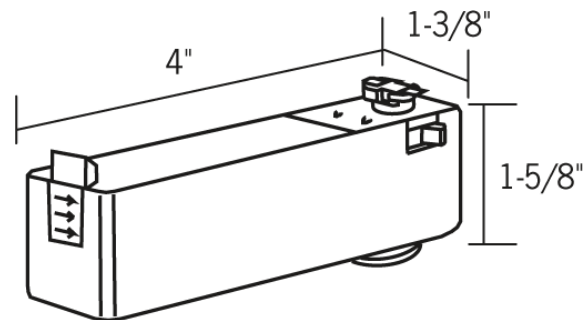

Related Products

Display Supply & Lighting, Inc.

Display Supply & Lighting, Inc.
1247 Norwood Avenue
Itasca, IL 60174 USA
TF 800.468.1488
P 630.285.9660
F 630.285.9670
www.dslgroup.com

Copyright © 2012 Display Supply & Lighting, Inc. All rights reserved. All brand or product names are trademarks or registered trademarks of their respective owners. Due to continuous improvements and innovations, specifications may change without notice.