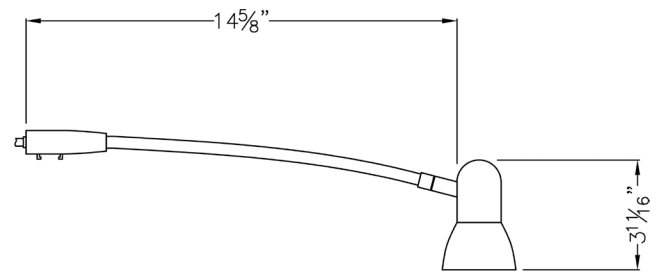

## LV99-0031 & LV99-0041

SkandaLights® GZ-2004

Line voltage arm light - spot

Designed to deliver high quality spot lighting to desired areas

- Durable injection molded fixture head
- Rugged metal fixture head
- Round cone shaped design
- 10' 3 wire permanently attached power cord
- Available in black or silver
- 50-75 watt GZ lamp included
- Mounts to virtually any application with over 50 clamp/clip styles available
- Modern rounded design combined with outstanding range of motion to direct light where desired
- Designed to use a newer lamp technology to maximize light output in a line voltage fixture
- Fixture head design aids in dissipation of heat
- ETL listed fixture
- Okay for use at facilities in Las Vegas with lighting restrictions