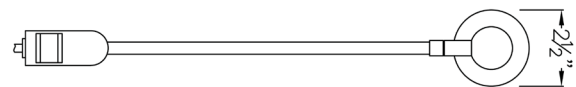

## LV99-0031 & LV99-0041

SkandaLights® GZ-2004

Line voltage arm light - spot

Designed to deliver high quality spot lighting to desired areas

- Durable injection molded fixture head
- Rugged metal fixture head
- Round cone shaped design
- 10' 3 wire permanently attached power cord
- Available in black or silver
- 50-75 watt GZ lamp included
- Mounts to virtually any application with over 50 clamp/clip styles available
- Modern rounded design combined with outstanding range of motion to direct light where desired
- Designed to use a newer lamp technology to maximize light output in a line voltage fixture
- Fixture head design aids in dissipation of heat
- ETL listed fixture
- Okay for use at facilities in Las Vegas with lighting restrictions