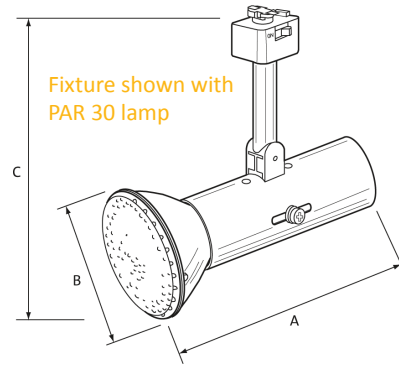

Date: _____ Type: _____
 Client: _____
 Project: _____

CTL600 Track Light

Line Voltage

Universal Design

- Universal lamp holder with exposed lamp has adjustable socket position for proper seating of various lamp types
- Slim line stem with stable positioning to direct light where desired
- 250 watt PAR 38 lamp max.
- Fixture available in black, white, silver, polished chrome or polished brass finishes
- UL listed fixture

Product Advantages:

- Versatile multidirectional line voltage fixture
- Holds desired position securely
- Uses variety of lamp styles to deliver desired effects

	A	B	C
CTL600 fixture & lamp	8 3/8"	4 3/4"	10 1/8"
CTL600 w/ LA-30 shade	4 3/8"	8 3/8"	10 3/8"
CTL600 w/ LA-40 shade	5 5/8"	8 7/8"	11 1/4"

Related Products

Track

CLLA6 - End feed w/cord & plug

CLLA2 - Mini connector

CLLA3 - Flexible connector

Replacement lamps

CLLA12 - Straight/L connector

CLLA-30 - Shade