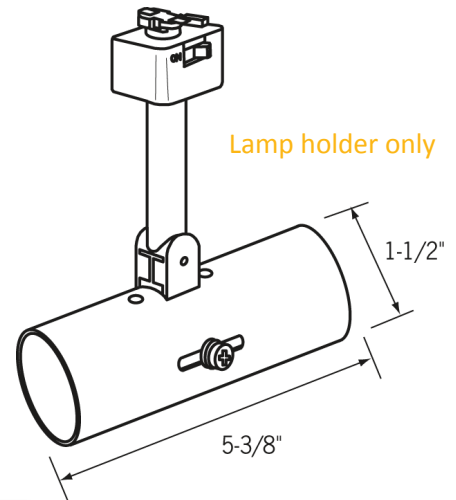

Display Supply & Lighting, Inc.

Display Supply & Lighting, Inc.
1247 Norwood Avenue
Itasca, IL 60174 USA
TF 800.468.1488
P 630.285.9660
F 630.285.9670
www.dslgroup.com

Copyright © 2012 Display Supply & Lighting, Inc. All rights reserved. All brand or product names are trademarks or registered trademarks of their respective owners. Due to continuous improvements and innovations, specifications may change without notice.