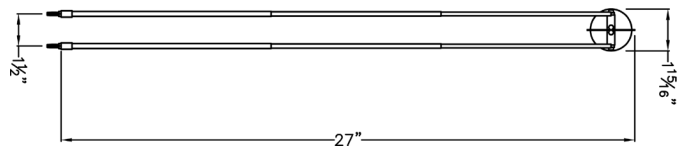

Date: _____ Type: _____
 Client: _____
 Project: _____

DSL-TTW Telescope

Telescoping Arm Light

Low voltage spot arm light

Full view

Designed to deliver high quality spot lighting to desired areas

- Lightweight fixture with clean designer appearance
- Twin telescoping arms adjust from 9" to 25"
- Arm angles up to 160 degrees and fixture head rotates 330 degrees
- Twin ports are each 2" long with an additional 2" extension available
- Ports install into solid surface and end of arms of fixture push securely into DSL-Jackcon twin port connectors
- 12 volt, 3 wire transformer with integrated 3 wire plug
- Optional MR-16 accessories available
- OK for use at facilities in Las Vegas with lighting restrictions
- ETL listed
- Modern design combined with outstanding range of motion and positioning to direct light where desired
- Through-the-wall installation allows for location of fixture exactly where desired
- Designed to use a wide variety of accessories to change the look of the fixture to meet particular needs

Related Products

DSL-Jackcon

Cord set

Replacement bulb

Power strips

Other views

End view

View - head