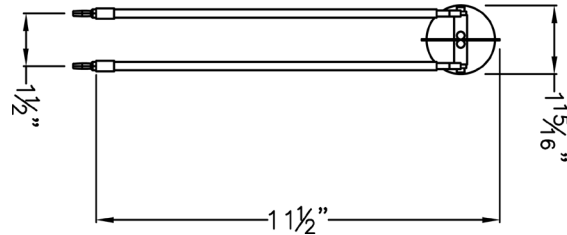

Date: _____ Type: _____
 Client: _____
 Project: _____

DSL-TTW Telescope

Telescoping Arm Light

Low voltage spot arm light

Full view

Designed to deliver high quality spot lighting to desired areas

- Lightweight fixture with clean designer appearance
- Twin telescoping arms adjust from 9" to 25"
- Arm angles up to 160 degrees and fixture head rotates 330 degrees
- Twin ports are each 2" long with an additional 2" extension available
- Ports install into solid surface and end of arms of fixture push securely into DSL-Jackcon twin port connectors
- 12 volt, 3 wire transformer with integrated 3 wire plug
- Optional MR-16 accessories available
- OK for use at facilities in Las Vegas with lighting restrictions
- ETL listed
- Modern design combined with outstanding range of motion and positioning to direct light where desired
- Through-the-wall installation allows for location of fixture exactly where desired
- Designed to use a wide variety of accessories to change the look of the fixture to meet particular needs

Related Products

DSL-Jackcon

Cord set

Replacement bulb

Power strips

Other views

End view

View - head