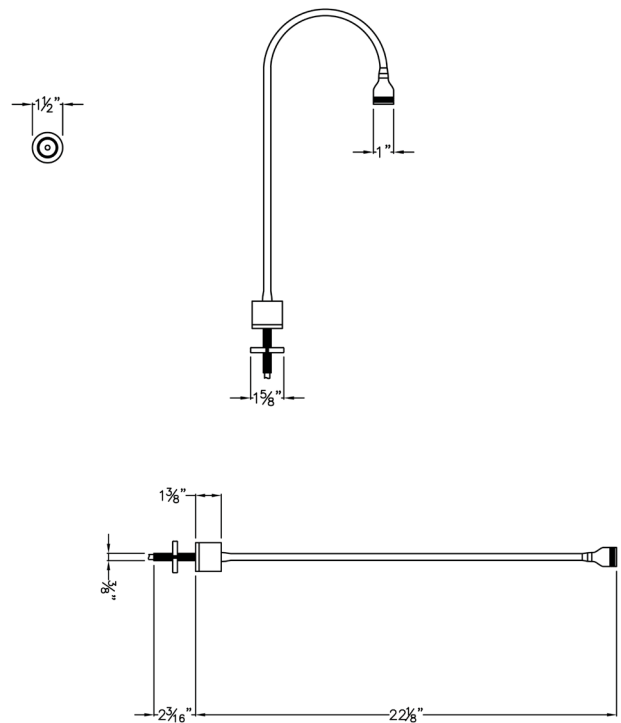

### Mounts Through the Surface

#### LED Gooseneck - spot

Designed to deliver superior white light output for true color and texture renditioning

- LED, 18" gooseneck fixture allows for maximum versatility in the positioning of light where desired
- 3 watt, 4100k, white light, LED
- Through the surface mount model has a 2" threaded post (requires a 1/2" hole) and mounting plate that is ideal for installing in extrusions, ceilings, soffits, walls, tabletops and podiums
- Available in silver
- Gooseneck fixture arm is tightly wound which assists fixture to hold virtually any position that it is set into