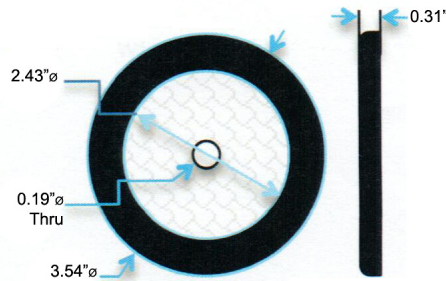

# LED Puck Light

Available individually or in 3 Light Kits  
 High Output

Ultra slim surface mount puck light is designed to deliver soft diffused lighting to desired areas

- Easy to install
- Available individually or in 3 light kits with clear or frosted lenses
- 3 light kit includes: 3 lights, connector, power supply and mounting screws
- UL Listed

SIZE	3.54" X 0.31"
NO. OF LEDs	42
VOLTAGE (DC)	12
WATTAGE (W)	3.0
LIGHT OUTPUT (lm)	250 Clear Lens 200 Frosted Lens
CURRENT (A)	.18
VIEWING ANGLE	90°

<u>LED COLOR TEMPERATURE</u>	<u>CASE COLOR</u>	<u>INDIVIDUALLY CLEAR LENS PART NUMBER</u>	<u>INDIVIDUALLY FROSTED LENS PART NUMBER</u>	<u>3 LIGHT KIT CLEAR LENS PART NUMBER</u>	<u>3 LIGHT KIT FROSTED LENS PART NUMBER</u>
Warm White (WW) ± 3000K	Black	LLSMP-03-WW-B-C	LLSMP-03-WW-B-F	LLSMP03-3KIT-WW-B-C	LLSMP03-3KIT-WW-B-F
	White	LLSMP-03-WW-W-C	LLSMP-03-WW-W-F	LLSMP03-3KIT-WW-W-C	LLSMP03-3KIT-WW-W-F
	Chrome	LLSMP-03-WW-C-C	LLSMP-03-WW-C-F	LLSMP03-3KIT-WW-C-C	LLSMP03-3KIT-WW-C-F
	Brushed Aluminum	LLSMP-03-WW-BR-C	LLSMP-03-WW-BR-F	LLSMP03-3KIT-WW-BR-C	LLSMP03-3KIT-WW-BR-F
Neutral White (NW) ± 4000K	Black	LLSMP-03-NW-B-C	LLSMP-03-NW-B-F	LLSMP03-3KIT-NW-B-C	LLSMP03-3KIT-NW-B-F
	White	LLSMP-03-NW-W-C	LLSMP-03-NW-W-F	LLSMP03-3KIT-NW-W-C	LLSMP03-3KIT-NW-W-F
	Chrome	LLSMP-03-NW-C-C	LLSMP-03-NW-C-F	LLSMP03-3KIT-NW-C-C	LLSMP03-3KIT-NW-C-F
	Brushed Aluminum	LLSMP-03-NW-BR-C	LLSMP-03-NW-BR-F	LLSMP03-3KIT-NW-BR-C	LLSMP03-3KIT-NW-BR-F
Cool White (CW) ± 5000K	Black	LLSMP-03-CW-B-C	LLSMP-03-CW-B-F	LLSMP03-3KIT-CW-B-C	LLSMP03-3KIT-CW-B-F
	White	LLSMP-03-CW-W-C	LLSMP-03-CW-W-F	LLSMP03-3KIT-CW-W-C	LLSMP03-3KIT-CW-W-F
	Chrome	LLSMP-03-CW-C-C	LLSMP-03-CW-C-F	LLSMP03-3KIT-CW-C-C	LLSMP03-3KIT-CW-C-F
	Brushed Aluminum	LLSMP-03-CW-BR-C	LLSMP-03-CW-BR-F	LLSMP03-3KIT-CW-BR-C	LLSMP03-3KIT-CW-BR-F