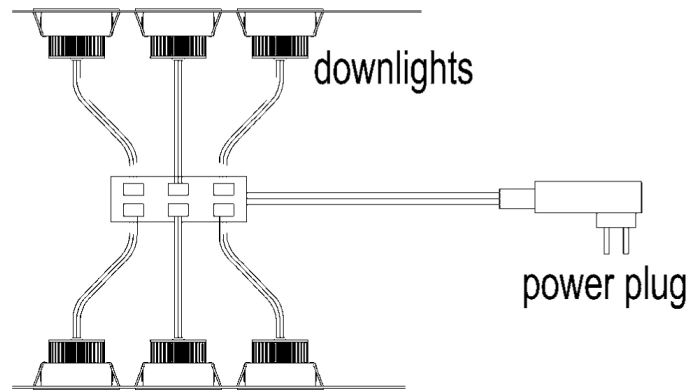

## Mini Recessed LLRP-03- \_\_\_\_\_ Fixture Series

Available individually or in 3 or 6 Light Kits

Designed to deliver outstanding illumination in a small package

- Durable aluminum housing with integrated thermal management
- Custom reflectors and optics maximize light output
- Individual fixtures, 3 light or 6 light kits available
- Available in silver, white or black finishes
- Choose from 15, 30 or 45 degree beam spreads
- Available with warm white, neutral white or cool white LEDs
- UL listed