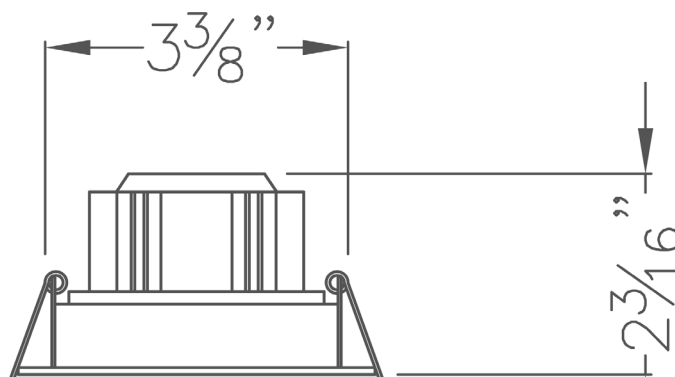

Date: _____ Type: _____

Client: _____

Project: _____

Mini Recessed

LLRP-06- _____ Fixture Series

Available individually or in 3 Light Kits

Designed to deliver outstanding illumination in a compact package

- Durable aluminum housing with integrated thermal management
- Custom reflectors and optics maximize light output
- Individual fixtures or 3 light kits available
- Available only in silver
- Black or white finishes available as a custom order only - "call for details"
- Choose from 15, 30 or 45 degree beam spreads
- Available with warm white, neutral white or cool white LEDs
- UL listed