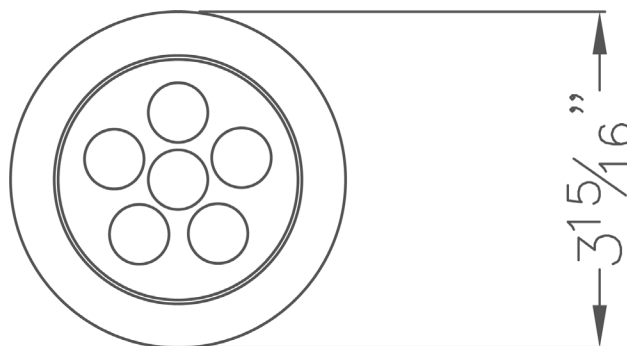

Date: _____ Type: _____

Client: _____

Project: _____

Mini Recessed

LLRP-06- _____ Fixture Series

Available individually or in 3 Light Kits

Designed to deliver outstanding illumination in a compact package

- Durable aluminum housing with integrated thermal management
- Custom reflectors and optics maximize light output
- Individual fixtures or 3 light kits available
- Available only in silver
- Black or white finishes available as a custom order only - "call for details"
- Choose from 15, 30 or 45 degree beam spreads
- Available with warm white, neutral white or cool white LEDs
- UL listed