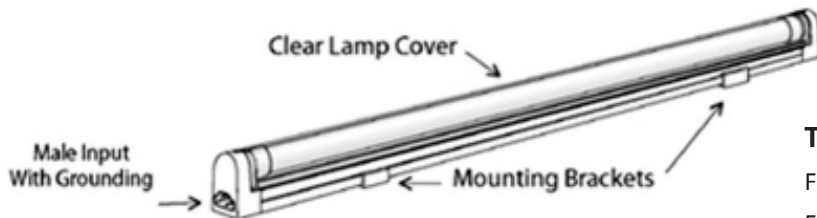

## Fluorescent Slim Line

### T-4 & T-5 Series

Sleek, linkable, high quality light output

- Ultra slim, lightweight, linkable (up to 300 watts), ETL Listed fixtures
- Built in electronic ballasts with 3 wire connectors and lens
- Fixture bodies are made of aluminum and durable plastic end caps
- Accessories are compatible with T-4 and T-5 fixtures
- Fixtures include lamps (4100K standard), other lamps available upon request and mounting brackets – other accessories sold separately