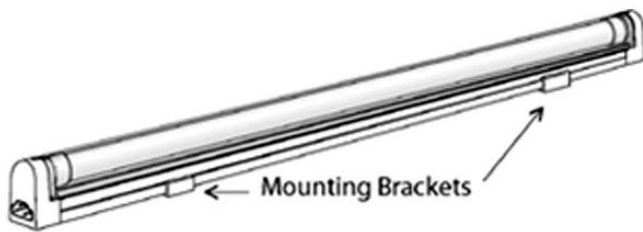

Mounting Brackets