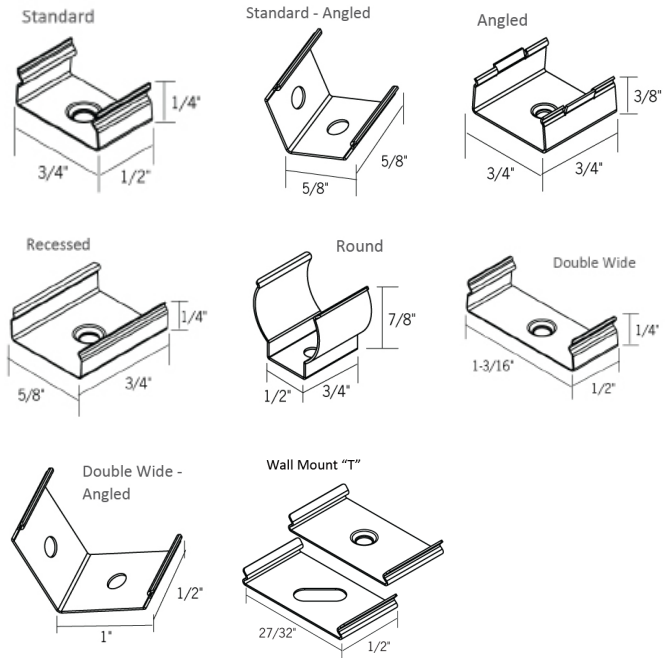

End Caps

Creates a clean finish to the mounting channel.
Set of two (2) end caps; one open, one closed.

- S-CLEDDCHANSTDEND** Standard, Grey
- S-CLEDDCHANSTDENDB** Standard, Black
- S-CLEDDCHANNEL-ANGEND** Angled, Grey
- S-CLEDDCHANNEL-ANGENDB** Angled, Black
- S-CLEDDRECHANEND** Recessed, Grey
- S-CLEDDRECHANENDB** Recessed, Black
- S-CLEDDCHANENDRND** Round, Grey
- S-CLEDDCHANENDRNDB** Round, Black
- S-CLEDDCHANENDDBL** Double Wide, Grey
- S-CLEDDCHANENDDBLB** Double Wide, Black
- S-CLEDDCHANDEEPEND** Deep Standard, Grey
- S-CLEDDCHANDEEPEMDB** Deep Standard, Black

Date: _____ Type: _____

Client: _____

Project: _____

Mounting Clips:

(4) clips and

(4) Philips head screws per package.

24" Between clips recommended for most applications.

- S-CLLEDCHANCLIP-STD** Standard Channel Mounting
- S-CLLEDCHANSTDANGLE** Standard Channel, Angled Mounting
- S-CLLEDCHANCLIP-ANG** Angled Channel Mounting
- S-CLLEDCHANCLIP-REC** Recessed Channel Mounting
- S-CLLEDCHANCLIP-RND** Round Channel Mounting
- S-CLLEDCHANCLIP-DBL** Double Wide Channel Mounting
- S-CLLEDCHANCLIP-DBLANG** Double Wide Channel, Angled Mounting
- S-CLLEDCHANTCLIP** Wall Mount "T" Channel Mounting Clip Set