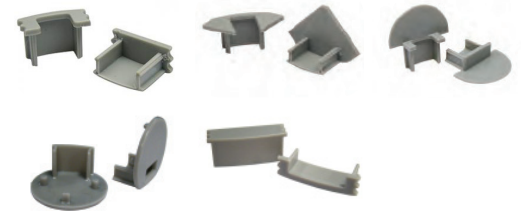

CLLED Tapelight Series

Mounting Accessories

Date: _____ Type: _____

Client: _____

Project: _____

Aluminum Mounting Channel

Provides excellent heat sinking and protection to the LEDs while ensuring a clean, straight run.
6' long x 5/8" wide x 1/4" tall

- S-CLEDDCHANNELSTD** 6' Standard Channel, Aluminum
- S-CLEDDCHANSTDB** 6' Standard Channel, Black
- S-CLEDDCHANANGLE** 6' 45° Angled Channel, Aluminum
- S-CLEDDCHANANGLEBL** 6' 45° Angled Channel, Black
- S-CLEDDCHANRECESSED** 6' Recessed Channel, Aluminum
- S-CLEDDCHANREC-BL** 6' Recessed Channel, Black
- S-CLEDDCHANRND** 6' Round Channel, Aluminum
- S-CLEDDCHANRNDB** 6' Round Channel, Black
- S-CLEDDCHANDBL** 6' Double Wide Channel, Aluminum
- S-CLEDDCHANDBLB** 6' Double Wide Channel, Black
- S-CLEDDCHANDEEP** 6' Deep Standard Channel, Aluminum
- S-CLEDDCHANDEEPB** 6' Deep Standard Channel, Black
- S-CLEDDCHANEDGE** 6' Ceiling Edge Mount Channel, Aluminum
- S-CLEDDCHANEDGEGB** 6' Ceiling Edge Mount Channel, Black
- S-CLEDDCHANEDGEGP** 6' Ceiling Edge Mount Channel, White
- S-CLEDDCHANTOE** 6' Toe Kick Channel, Aluminum
- S-CLEDDCHANTOEB** 6' Toe Kick Channel, Black
- S-CLEDDCHANTOEP** 6' Toe Kick Channel, White
- S-CLEDDCHANT** 6' Wall Mount "T" Channel, Aluminum
- S-CLEDDCHANTB** 6' Wall Mount "T" Channel, Black
- S-CLEDDCHANTP** 6' Wall Mount "T" Channel, White

End Caps

Creates a clean finish to the mounting channel.
Set of two (2) end caps; one open, one closed.

- S-CLEDDCHANSTDEND** Standard, Grey
- S-CLEDDCHANSTDENDB** Standard, Black
- S-CLEDDCHANNEL-ANGEND** Angled, Grey
- S-CLEDDCHANNEL-ANGENDB** Angled, Black
- S-CLEDDRECHANEND** Recessed, Grey
- S-CLEDDRECHANENDB** Recessed, Black
- S-CLEDDCHANENDRND** Round, Grey
- S-CLEDDCHANENDRNDB** Round, Black
- S-CLEDDCHANENDDBL** Double Wide, Grey
- S-CLEDDCHANENDDBLB** Double Wide, Black
- S-CLEDDCHANDEEPEND** Deep Standard, Grey
- S-CLEDDCHANDEEPEMDB** Deep Standard, Black