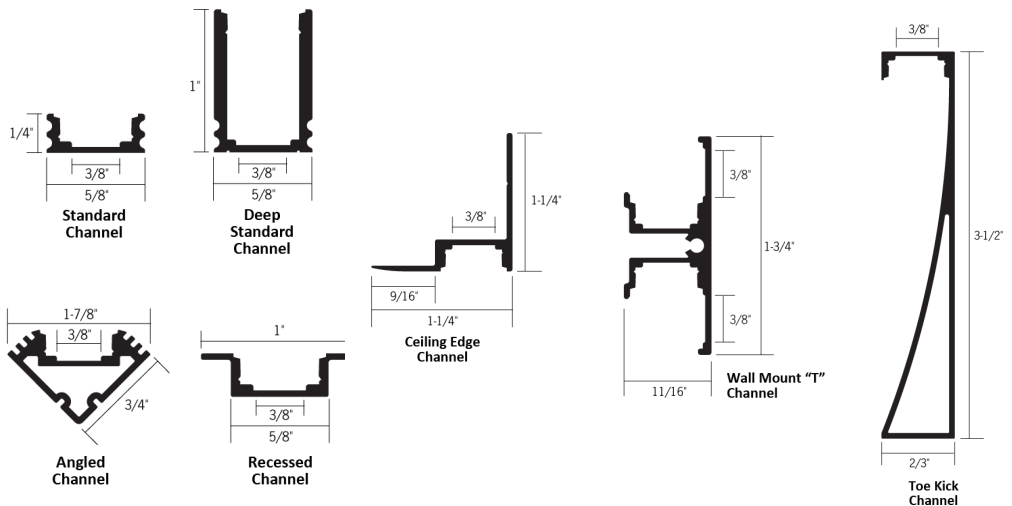

CLLED Tapelight Series

Mounting Accessories

Date: _____ Type: _____

Client: _____

Project: _____

Aluminum Mounting Channel

Provides excellent heat sinking and protection to the LEDs while ensuring a clean, straight run.
6' long x 5/8" wide x 1/4" tall

- S-CLEDDCHANNELSTD** 6' Standard Channel, Aluminum
- S-CLEDDCHANSTDB** 6' Standard Channel, Black
- S-CLEDDCHANANGLE** 6' 45° Angled Channel, Aluminum
- S-CLEDDCHANANGLEBL** 6' 45° Angled Channel, Black
- S-CLEDDCHANRECESSED** 6' Recessed Channel, Aluminum
- S-CLEDDCHANREC-BL** 6' Recessed Channel, Black
- S-CLEDDCHANRND** 6' Round Channel, Aluminum
- S-CLEDDCHANRNDB** 6' Round Channel, Black
- S-CLEDDCHANDBL** 6' Double Wide Channel, Aluminum
- S-CLEDDCHANDBLB** 6' Double Wide Channel, Black
- S-CLEDDCHANDEEP** 6' Deep Standard Channel, Aluminum
- S-CLEDDCHANDEEPB** 6' Deep Standard Channel, Black
- S-CLEDDCHANEDGE** 6' Ceiling Edge Mount Channel, Aluminum
- S-CLEDDCHANEDGEGB** 6' Ceiling Edge Mount Channel, Black
- S-CLEDDCHANEDGEGP** 6' Ceiling Edge Mount Channel, White
- S-CLEDDCHANTOE** 6' Toe Kick Channel, Aluminum
- S-CLEDDCHANTOEB** 6' Toe Kick Channel, Black
- S-CLEDDCHANTOEP** 6' Toe Kick Channel, White
- S-CLEDDCHANT** 6' Wall Mount "T" Channel, Aluminum
- S-CLEDDCHANTB** 6' Wall Mount "T" Channel, Black
- S-CLEDDCHANTP** 6' Wall Mount "T" Channel, White

End Caps

Creates a clean finish to the mounting channel.
Set of two (2) end caps; one open, one closed.

- S-CLEDDCHANSTDEND** Standard, Grey
- S-CLEDDCHANSTDENDB** Standard, Black
- S-CLEDDCHANNEL-ANGEND** Angled, Grey
- S-CLEDDCHANNEL-ANGENDB** Angled, Black
- S-CLEDDRECHANEND** Recessed, Grey
- S-CLEDDRECHANENDB** Recessed, Black
- S-CLEDDCHANENDRND** Round, Grey
- S-CLEDDCHANENDRNDB** Round, Black
- S-CLEDDCHANENDDBL** Double Wide, Grey
- S-CLEDDCHANENDDBLB** Double Wide, Black
- S-CLEDDCHANDEEPEND** Deep Standard, Grey
- S-CLEDDCHANDEEPEMDB** Deep Standard, Black