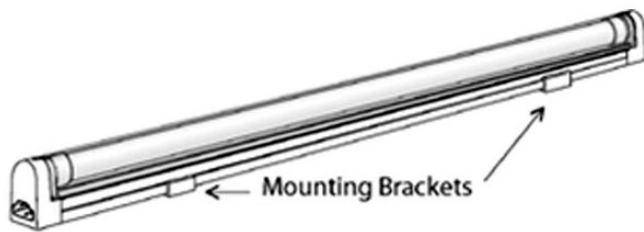

Date: _____ Type: _____

Client: _____

Project: _____

Fluorescent Slim Line

T-4 & T-5 Series

Sleek, linkable, high quality light output

- Ultra slim, lightweight, linkable (up to 300 watts), ETL Listed fixtures
- Built in electronic ballasts with 3 wire connectors and lens
- Fixture bodies are made of aluminum and durable plastic end caps
- Accessories are compatible with T-4 and T-5 fixtures
- Fixtures include lamps (4100K standard), other lamps available upon request and mounting brackets – other accessories sold separately

Date: _____ Type: _____

Client: _____

Project: _____

Fluorescent Slim Line T-4 & T-5 Series - Accessories

Link Cables

FL3LC02	2" link cable
FL3LC06	6" link cable
FL3LC12	12" link cable
FL3LC24	24" link cable
FL3LC36	36" link cable
FL3LC72	72" link cable

2 Fixtures
with 2"
link cable

Pig Tails, Brackets & Connectors

FL3PT18	18" pig tail
FL3PT36	36" pig tail
FLMBS	mounting brackets & screws
FLOGMC	modular connectors

Power Cords

FL3PC6	6' 3 wire power cord
FL3PC6SW	6' 3 wire power cord w/ switch
FL3PC12	12' 3 wire power cord
FL3PC12SW	12' 3 wire power cord w/switch